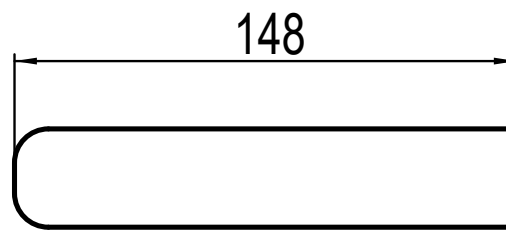

## Reference dimensions mm

## Ordering and options

Part Number	Description
6449 - 0056	Blue grip and 2 metres clear tube (suitable for 4mm spout options)
6449 - 0057	Blue grip and 2 metres black tube (suitable for 4mm spout options)