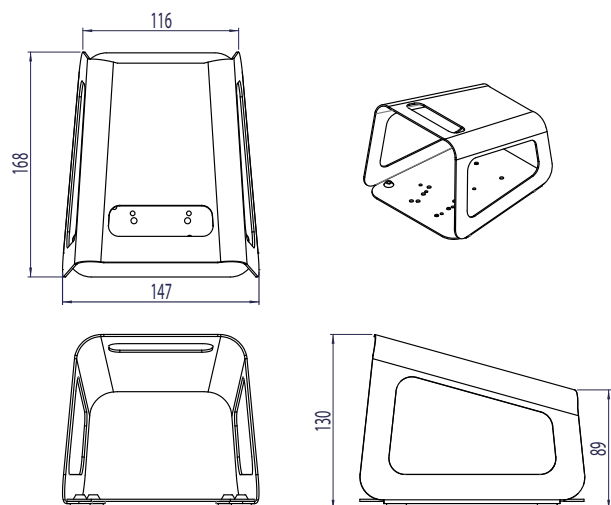

# 6202 Guard

- Mild steel protective guard with painted finish
- Suitable for 6210, 6219, 6225, 6226, 6229, 6254 & 6289 footswitches
- Available in Black RAL 9005 or Grey RAL 7035
- Fitted with non-slip rubber feet
- Single or double option (6254 only single option)
- Handle cut out

## Reference Dimensions mm

Single pedal version

Double pedal version

## Ordering information

Part Number	Description
6202-0001	Single Black RAL 9005 guard
6202-0002	Single Grey RAL 7035 guard
6202-0003	Twin Grey RAL 7035 guard