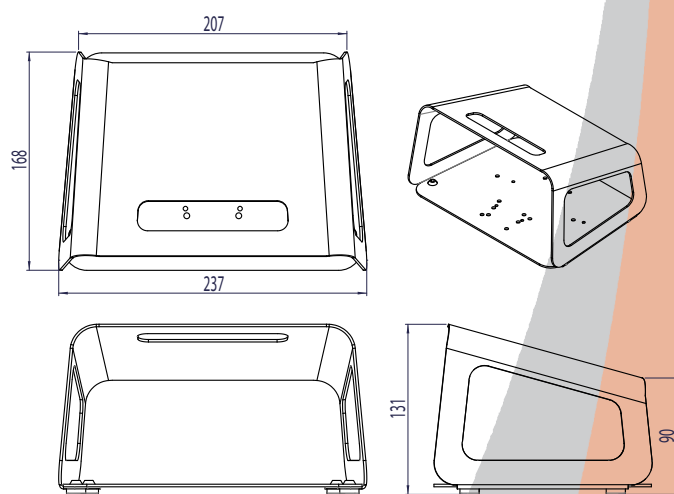

# 6202 Guard

- Mild steel protective guard with painted finish
- Suitable for 6210, 6219, 6225, 6226, 6229, 6254 & 6289 footswitches
- Available in Black RAL 9005 or Grey RAL 7035
- Fitted with non-slip rubber feet
- Single or double option (6254 only single option)
- Handle cut out

## Reference Dimensions mm

Single pedal version

Double pedal version

## Ordering information

Part Number	Description
6202-0001	Single Black RAL 9005 guard
6202-0002	Single Grey RAL 7035 guard
6202-0003	Twin Grey RAL 7035 guard